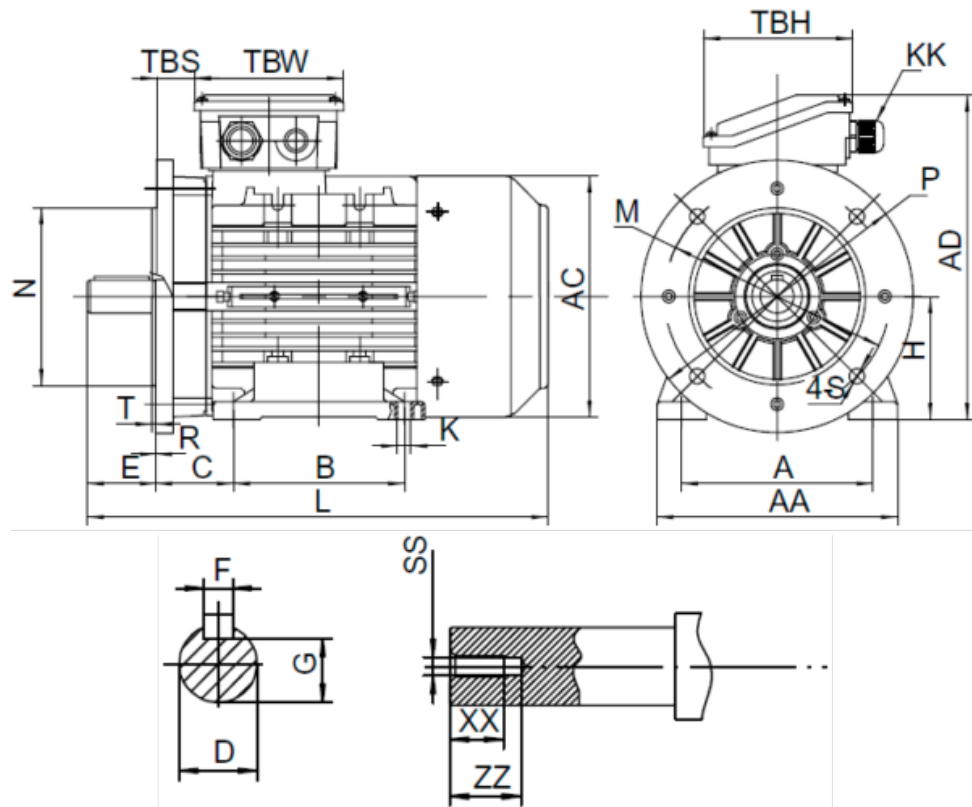

Data Sheet

Article number: 25180040042740

Description: Kleedrive T3A 112M-4 4.0kw 1400 rpm UL/CSA
3x400/690V 50 HZ IP55 B35 Eff=88,6%

Measures

A = 190	F = 8	TBW = 118
AA = 224	G = 24	XX = 22
AC = Ø220	H = 112	ZZ = 30
AD = 283	HD = 171	
B = 140	L = 397	
C = 70	SS = M10	
D = Ø28	TBH = 118	
E = 60	TBS = 33	